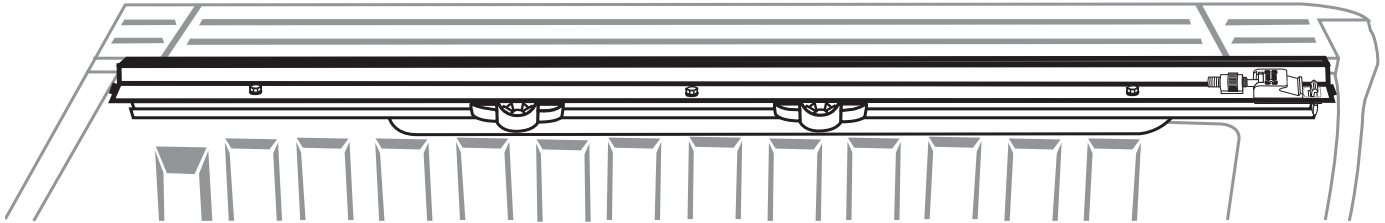

Removing End Plugs and Tie-Downs

INSTRUCTIONS:

- A. Remove track system end plugs from both rails.
- B. Remove tie-downs from both track system rails.

Utility Track Rail Hardware

INSTRUCTIONS:

- C. Assemble hardware as shown

2 UTILITY TRACK RAIL HARDWARE AND CORNER SEAL INSTALLATION

Installing Rail Hardware

INSTRUCTIONS:

- D. Slide three assembled clamp brackets into each track of the driver and passenger side utility track rails.

Installing Corner Seal

INSTRUCTIONS:

- E. Apply corner seal to inside front corner of box.

3 INSTALLATION OF SIDE RAILS

Attaching Side Rails To The Brackets

INSTRUCTIONS:

- F. Leave all fastener hardware loose at this time.
(NOTE: Just put the screw for the side rail into the clamp bracket without the washer and nut)
- G. Space utility track rail hardware brackets evenly in top of both track systems.
- H. Align the end of the side rail 1/8" from inside edge of the tailgate.
- I. When you have both rails lined up where you want them, then remove the side rail screw mentioned in step (3F) and tighten all clamp brackets in step 2D.
- J. Reinstall the side rail and install and tighten all screws.

RUGGED COVER

Premium Rollup Cover Rail Installation Instructions For Dodge Ram Box

200 Universal Dr. • Owosso, MI 48867 • 989-725-8354 • Fax: 989-725-8409 • 1-800-433-3604

4 SIDE RAILS INSTALLED

5 INSTALLING FRONT CAB RAIL