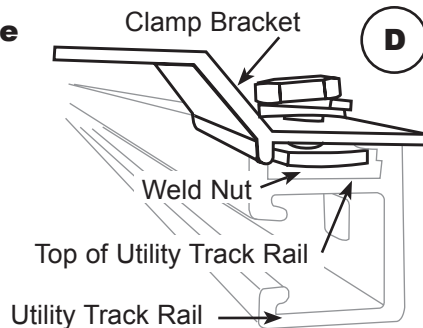

Removing End Plugs and Tie-Downs

INSTRUCTIONS:

- A. Remove track system end plugs from both rails.
- B. Remove tie-downs from both track system rails.

Utility Track Rail Hardware

INSTRUCTIONS:

- C. Assemble hardware as shown

2 UTILITY TRACK RAIL HARDWARE AND CORNER SEAL INSTALLATION

Installing Rail Hardware

INSTRUCTIONS:

- D. Slide three assembled clamp brackets into each track of the driver and passenger side utility track rails.

Installing Corner Seal

INSTRUCTIONS:

- E. Apply corner seal to inside front corner of box.

3 INSTALLATION OF SIDE RAILS

Attaching Side Rails To The Brackets

INSTRUCTIONS:

- F. Leave all fastener hardware loose at this time.
(NOTE: Just put the screw for the side rail into the clamp bracket without the washer and nut)
- G. Space utility track rail hardware brackets evenly in top of both track systems.
- H. Align the end of the side rail 1/8" from inside edge of the tailgate.
- I. When you have both rails lined up where you want them, then remove the side rail screw mentioned in step (3F) and tighten all clamp brackets in step 2D.
- J. Reinstall the side rail and install and tighten all screws.