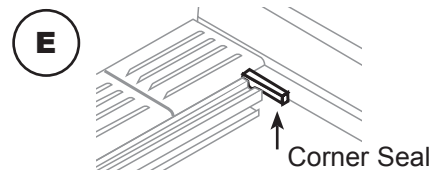

Removing End Plugs and Tie-Downs

INSTRUCTIONS:

- A. Remove track system end plugs from both rails.
- B. Remove tie-downs from both track system rails.

Utility Track Rail Hardware

INSTRUCTIONS:

- C. Assemble hardware as shown

2 UTILITY TRACK RAIL HARDWARE AND CORNER SEAL INSTALLATION

Installing Rail Hardware

INSTRUCTIONS:

- D. Slide three assembled clamp brackets into each track of the driver and passenger side utility track rails.

Installing Corner Seal

INSTRUCTIONS:

- E. Apply corner seal to inside front corner of box.

3 INSTALLATION OF SIDE RAILS

Attaching Side Rails To The Brackets

INSTRUCTIONS:

- F. Leave all fastener hardware loose at this time.
(NOTE: Just put the screw for the side rail into the clamp bracket without the washer and nut)
- G. Space utility track rail hardware brackets evenly in top of both track systems.
- H. Align the end of the side rail 1/8" from inside edge of the tailgate.
- I. When you have both rails lined up where you want them, then remove the side rail screw mentioned in step (3F) and tighten all clamp brackets in step 2D.
- J. Reinstall the side rail and install and tighten all screws.