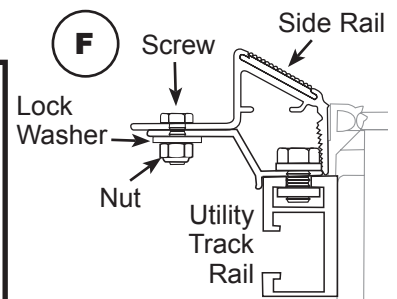

Removing End Plugs and Tie-Downs

INSTRUCTIONS:

- A. Remove track system end plugs from both rails.
- B. Remove tie-downs from both track system rails.

Utility Track Rail Hardware

INSTRUCTIONS:

- C. Assemble hardware as shown

2 UTILITY TRACK RAIL HARDWARE AND CORNER SEAL INSTALLATION

Installing Rail Hardware

INSTRUCTIONS:

- D. Slide three assembled clamp brackets into each track of the driver and passenger side utility track rails.

Installing Corner Seal

INSTRUCTIONS:

- E. Apply corner seal to inside front corner of box.

3 INSTALLATION OF SIDE RAILS

Attaching Side Rails To The Brackets

INSTRUCTIONS:

- F. Leave all fastener hardware loose at this time.
(NOTE: Just put the screw for the side rail into the clamp bracket without the washer and nut)
- G. Space utility track rail hardware brackets evenly in top of both track systems.
- H. Align the end of the side rail 1/8" from inside edge of the tailgate.
- I. When you have both rails lined up where you want them, then remove the side rail screw mentioned in step (3F) and tighten all clamp brackets in step 2D.
- J. Reinstall the side rail and install and tighten all screws.

Front Rail With Cover

INSTRUCTIONS:

- K Insert front rail stem into hole in front of side rail. Then slide on washer and screw on front release knob tight on both sides.
- L Put Header Seal on top of bulkhead.