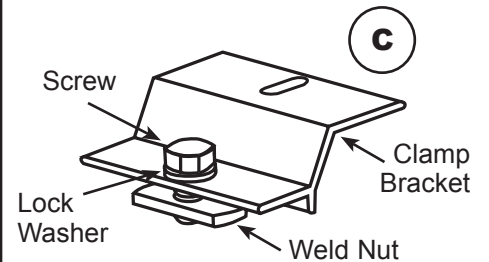

Removing End Plugs and Tie-Downs

INSTRUCTIONS:

- A. Remove track system end plugs from both rails.
- B. Remove tie-downs from both track system rails.

Utility Track Rail Hardware

INSTRUCTIONS:

- C. Assemble hardware as shown

2 UTILITY TRACK RAIL HARDWARE AND CORNER SEAL INSTALLATION

Installing Rail Hardware

INSTRUCTIONS:

- D. Slide three assembled clamp brackets into each track of the driver and passenger side utility track rails.

Installing Corner Seal

INSTRUCTIONS:

- E. Apply corner seal to inside front corner of box.

3 INSTALLATION OF SIDE RAILS

Attaching Side Rails To The Brackets

INSTRUCTIONS:

- F. Leave all fastener hardware loose at this time.
(NOTE: Just put the screw for the side rail into the clamp bracket without the washer and nut)
- G. Space utility track rail hardware brackets evenly in top of both track systems.
- H. Align the end of the side rail 1/8" from inside edge of the tailgate.
- I. When you have both rails lined up where you want them, then remove the side rail screw mentioned in step (3F) and tighten all clamp brackets in step 2D.
- J. Reinstall the side rail and install and tighten all screws.