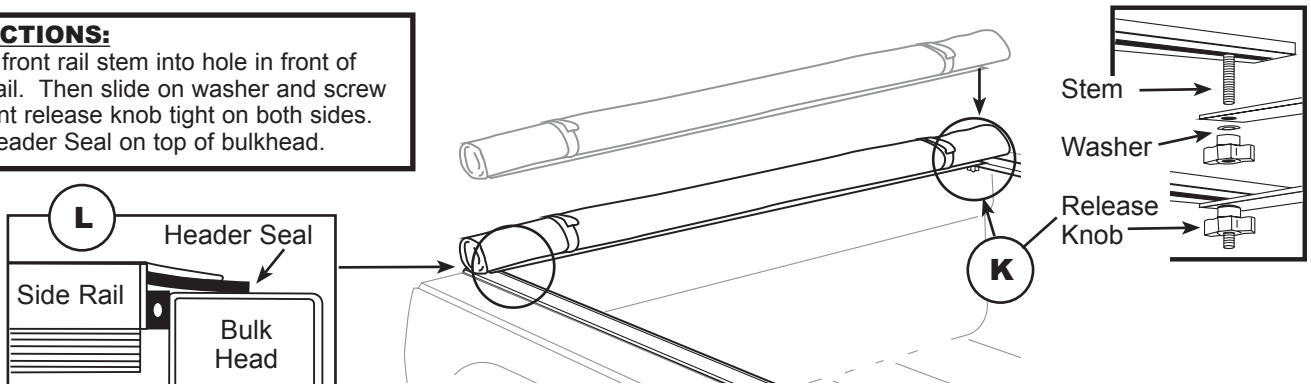

2 UTILITY TRACK RAIL HARDWARE AND CORNER SEAL INSTALLATION

Installing Rail Hardware

INSTRUCTIONS:

- D. Slide three assembled clamp brackets into each track of the driver and passenger side utility track rails.

Installing Corner Seal

INSTRUCTIONS:

- E. Apply corner seal to inside front corner of box.

3 INSTALLATION OF SIDE RAILS

Attaching Side Rails To The Brackets

INSTRUCTIONS:

- F. Leave all fastener hardware loose at this time.
(NOTE: Just put the screw for the side rail into the clamp bracket without the washer and nut)
- G. Space utility track rail hardware brackets evenly in top of both track systems.
- H. Align the end of the side rail 1/8" from inside edge of the tailgate.
- I. When you have both rails lined up where you want them, then remove the side rail screw mentioned in step (3F) and tighten all clamp brackets in step 2D.
- J. Reinstall the side rail and install and tighten all screws.

RUGGED COVER

Premium Rollup Cover Rail Installation Instructions For Dodge Ram Box

200 Universal Dr. • Owosso, MI 48867 • 989-725-8354 • Fax: 989-725-8409 • 1-800-433-3604

4 SIDE RAILS INSTALLED

5 INSTALLING FRONT CAB RAIL

Front Rail With Cover

INSTRUCTIONS:

- K Insert front rail stem into hole in front of side rail. Then slide on washer and screw on front release knob tight on both sides.
- L Put Header Seal on top of bulkhead.