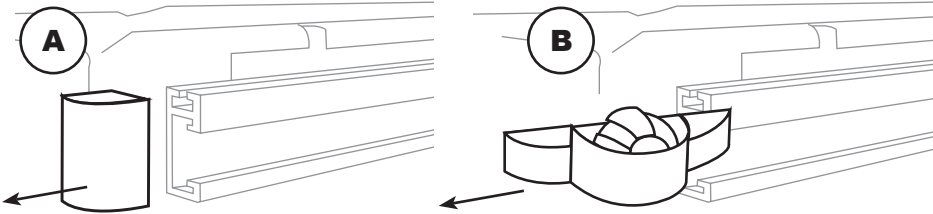

RUGGED COVER

Premium Rollup Cover Rail Installation Instructions For Dodge Ram Box

200 Universal Dr. • Owosso, MI 48867 • 989-725-8354 • Fax: 989-725-8409 • 1-800-433-3604

1 PREPARING TO INSTALL SIDE RAILS FOR RC-DRB5509 & RC-DRB6510

Removing End Plugs and Tie-Downs

INSTRUCTIONS:

- A. Remove track system end plugs from both rails.
- B. Remove tie-downs from both track system rails.

Utility Track Rail Hardware

INSTRUCTIONS:

- C. Assemble hardware as shown

2 UTILITY TRACK RAIL HARDWARE AND CORNER SEAL INSTALLATION

Installing Rail Hardware

INSTRUCTIONS:

- D. Slide three assembled clamp brackets into each track of the driver and passenger side utility track rails.

Installing Corner Seal

INSTRUCTIONS:

- E. Apply corner seal to inside front corner of box.

3 INSTALLATION OF SIDE RAILS

Attaching Side Rails To The Brackets

INSTRUCTIONS:

- F. Leave all fastener hardware loose at this time.
(NOTE: Just put the screw for the side rail into the clamp bracket without the washer and nut)
- G. Space utility track rail hardware brackets evenly in top of both track systems.
- H. Align the end of the side rail 1/8" from inside edge of the tailgate.
- I. When you have both rails lined up where you want them, then remove the side rail screw mentioned in step (3F) and tighten all clamp brackets in step 2D.
- J. Reinstall the side rail and install and tighten all screws.