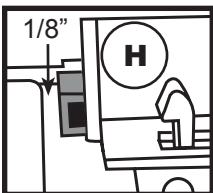

2 UTILITY TRACK RAIL HARDWARE AND CORNER SEAL INSTALLATION

Installing Rail Hardware

INSTRUCTIONS:

- D. Slide three assembled clamp brackets into each track of the driver and passenger side utility track rails.

Installing Corner Seal

INSTRUCTIONS:

- E. Apply corner seal to inside front corner of box.

3 INSTALLATION OF SIDE RAILS

Attaching Side Rails To The Brackets

INSTRUCTIONS:

- F. Leave all fastener hardware loose at this time.
(NOTE: Just put the screw for the side rail into the clamp bracket without the washer and nut)
- G. Space utility track rail hardware brackets evenly in top of both track systems.
- H. Align the end of the side rail 1/8" from inside edge of the tailgate.
- I. When you have both rails lined up where you want them, then remove the side rail screw mentioned in step (3F) and tighten all clamp brackets in step 2D.
- J. Reinstall the side rail and install and tighten all screws.