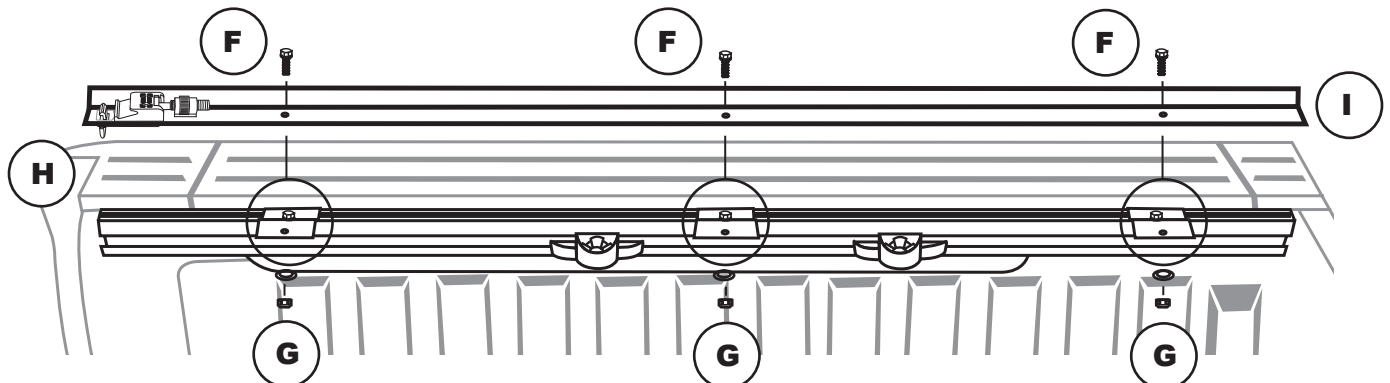

2 UTILITY TRACK RAIL HARDWARE AND CORNER SEAL INSTALLATION

Installing Rail Hardware

INSTRUCTIONS:

- D. Slide three assembled clamp brackets into each track of the driver and passenger side utility track rails.

Installing Corner Seal

INSTRUCTIONS:

- E. Apply corner seal to inside front corner of box.

3 INSTALLATION OF SIDE RAILS

Attaching Side Rails To The Brackets

INSTRUCTIONS:

- F. Leave all fastener hardware loose at this time.
(NOTE: Just put the screw for the side rail into the clamp bracket without the washer and nut)
- G. Space utility track rail hardware brackets evenly in top of both track systems.
- H. Align the end of the side rail 1/8" from inside edge of the tailgate.
- I. When you have both rails lined up where you want them, then remove the side rail screw mentioned in step (3F) and tighten all clamp brackets in step 2D.
- J. Reinstall the side rail and install and tighten all screws.

RUGGED COVER

Premium Rollup Cover Rail Installation Instructions For Dodge Ram Box

200 Universal Dr. • Owosso, MI 48867 • 989-725-8354 • Fax: 989-725-8409 • 1-800-433-3604

4 SIDE RAILS INSTALLED

5 INSTALLING FRONT CAB RAIL

Front Rail With Cover

INSTRUCTIONS:

- K Insert front rail stem into hole in front of side rail. Then slide on washer and screw on front release knob tight on both sides.
- L Put Header Seal on top of bulkhead.