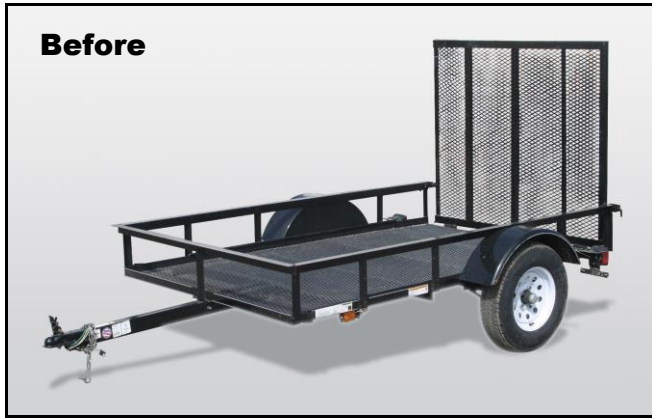

PRODUCT BULLETIN

Trailer Bedliner Application Updates

Make Your Open Side Trailer More Versatile

Description	Top Rail Style	Part #	Dimensions	
			L x W x H	Kit No.
Open Side w/Mesh Floor	90° Top Rail Angle	RL5X8G	96" x 60" x 9.5"	LIK46
Open Side w/Mesh Floor	90° Top Rail Angle	RL5X10G	120" x 60" x 9.5"	LIK46
Open Side w/Mesh Floor	90° Top Rail Angle	RL5X8SP	96" x 60" x 11"	LIK46
Open Side w/Mesh Floor	90° Top Rail Angle	RL5X10SP	120" x 60" x 11"	LIK46
Open Side w/Wood Floor	90° Top Rail Angle	RL5X8	96" x 60" x 12"	LIK46
Open Side w/Wood Floor	90° Top Rail Angle	RL5X10	120" x 60" x 12"	LIK46
Open Side w/Wood Floor	90° Top Rail Angle	RL5X8GW	96" x 60" x 12.5"	LIK46
Open Side w/Wood Floor	90° Top Rail Angle	RL5X10GW	120" x 60" x 12.5"	LIK46